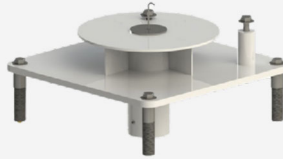

Semi-Recessed Anchor
F-77SSA