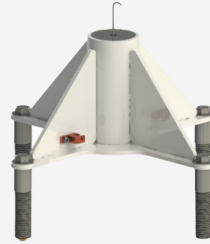

Surface Mount Anchor
F-035EZSM