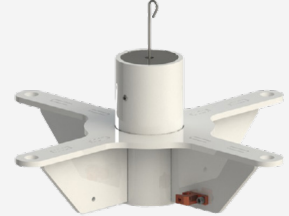

POWER EZ 2

EZ SERIES

ITEM# F-PEZPL2

U.S. Patent No.

ABOUT

This lift is known for its versatility and affordability, and is a popular choice for residential pools for all those reasons and more. Featuring battery powered lifting capabilities, this model also rotates manually requiring assistance from others for operation.

APPLICATIONS:

This lift works on in ground and partially raised pools with clearances up to 15" (38 cm). This lift can also be anchored to pool decks made of concrete, pavers or wood. Choose the appropriate anchor system for your needs. Anchors sold separately. To see if the Power EZ 2 will work for you, visit our website and download the application guide, or contact our friendly sales team for assistance.

Standard Anchor
F-033EZA

Paver Anchor
F-30220

Surface Mount Anchor
F-035EZSM

Wood Deck Anchor
F-30600

For access to CADs, Revit drawings and more visit our Partner Login page on our website and become an Aqua Creek partner.

OPTIONS & ACCESSORIES:

- Anchor options for concrete, paver, and wood deck applications
- Cover to protect your investment from the elements*
- Four-point hanger bar for added safety
- Hard seat option
- Solar charger to maintain and extend battery life
- Various sling styles and sizes to choose from