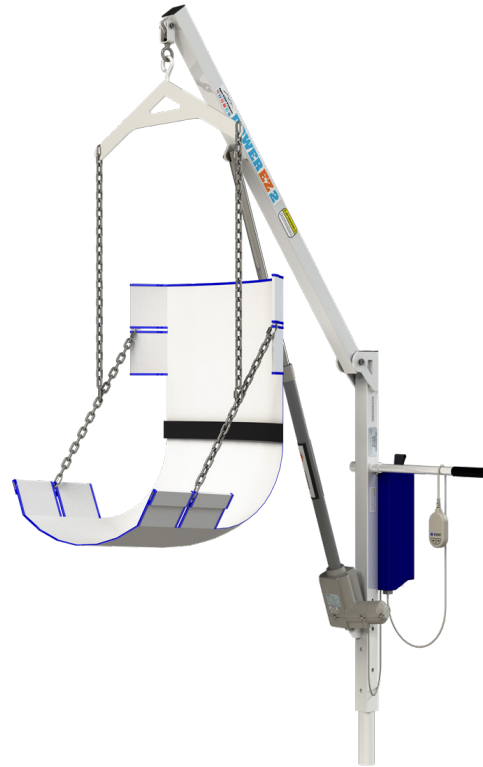

POWER EZ 2

EZ SERIES

ITEM# F-PEZPL2

U.S. Patent No.

ABOUT

This lift is known for its versatility and affordability, and is a popular choice for residential pools for all those reasons and more. Featuring battery powered lifting capabilities, this model also rotates manually requiring assistance from others for operation.

FEATURES:

- 400 lb (181 kg) weight capacity
- 360 degree manual rotation
- Comes with durable mesh sling*
- Adjustable stainless steel chains
- Stainless steel construction
- Durable powder coat finish
- Limited five (5) year warranty**
- Ships small parcel, some assembly required
- Made in USA

*Sling seat available in different sizes. Seat belt options also available.

** One year warranty on sling and hydraulic actuator.

STANDARD COLOR OPTIONS:

PLASTICS

BLUE

This lift does not include plastic options. Hard seat option comes in standard blue.

APPLICATIONS:

This lift works on in ground and partially raised pools with clearances up to 15" (38 cm). This lift can also be anchored to pool decks made of concrete, pavers or wood. Choose the appropriate anchor system for your needs. Anchors sold separately. To see if the Power EZ 2 will work for you, visit our website and download the application guide, or contact our friendly sales team for assistance.