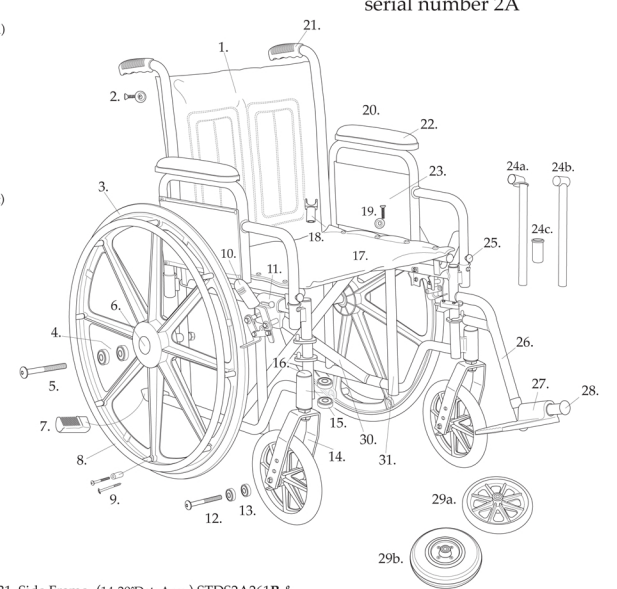

1. Back Upholstery- 14i STDS2A2604, 16i STDS2001BLK 18i STDS2003BLK, 20i STDS2006BLK 22i STDS2030BLK, 24i STDS2011BLK
2. Back Upholstery Screw- STDS001071
3. Rear Wheel- 16-20i STDS1000 (Chrome Rail) STDS1006 (Black Rail) 22-24i STDS1000HD (Chrome Rail)
4. Rear Axle Bearing- 16-20i Chair STDS1012 22-24i Chair STDS1012HD
5. Rear Axle Bolt- Removable Arm STDS1005 Fixed Arm STDS3020, 22&24i Chair- STDS1053
6. Hub Cap- STDS1050 for 16-20i Chairs STDS1000C for 22-24i Chairs
7. Tipping Sleeve- STDS4020
8. Hand rim- STDS004012 (Black) STDS005008 (Chrome- fixed spacers)
9. Hand Rim Screws & Spacers- STDS1073
10. Rubber Brake Tip- STDS4011
11. Brake Assm.- Removable Arm STDS4019R (right) L (left) Fixed Arm- STDS2A253R (right) L (left)
12. Front Axle Bolt- STDS1002-1
13. Front Axle Bearing- STDS1011
14. Front Caster Fork- STDS3003
15. Fork Stem Bearings- STDS1060
16. Fork Stem Cap- STDS1051
17. Seat Upholstery- 14i STDS2A2634, 16i STDS2000BLK 18i STDS2002BLK, 20i STDS2008BLK 22i STDS2025BLK, 24i STDS2332BLK
18. Seat Rail Guide- STDS1070
19. Seat Upholstery Screw- STDS001072
20. Arm Assm.- (Desk) STDSDDAECR & L (Full) STDSDFAECR & L (Adj. Desk) STDSADDASPR & L (Adj. Full) STDSADFASPR & L
21. Handgrip- STDS871
22. Arm Pad- Desk STDS2004BLK Full STDS2005BLK
23. Arm Rest Panel- Desk STDS002044, Full STDS002043
24. Slide Tube- (14-20i) STDS002600 (22-24i) STDS002500
25. Arm Release Button- STDS5SB
26. Footrest- (14i) STDSF-14, (16-20i) PSTDSF-TF (22-24i) STDSF-TF
27. Footplate- FWFP-R (right) L (left)
28. Rubber Bumper- STDS1026
29. 29a. Caster (14-20i) STDS1002
- b. Caster (22-24i) STDS1075
30. Cross Frame- 14i STDS2A2614, 16i STDS2A2616, 18i STDS2A2618, 20i STDS2A2620, 22i STDS2A2620, 24i STDS2A2624
31. Side Frame- (14-20i Det. Arm) STDS2A261R & (16-18i Fixed Arm) STDS2A263R & L (22-24i) STDS2A262 R & L