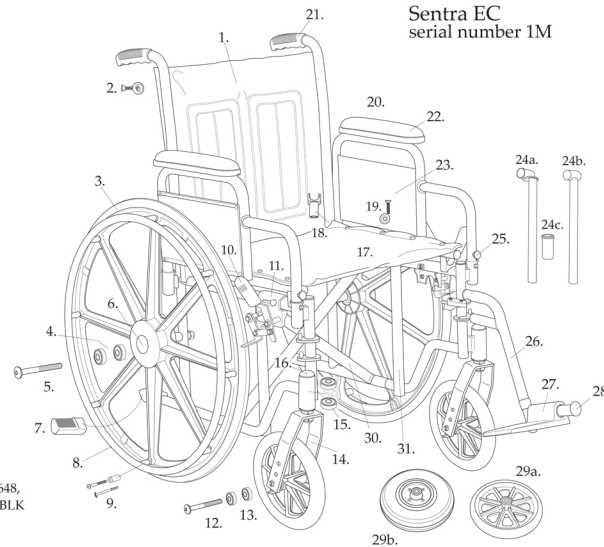

1. Back Upholstery- STDS1M2626 -16i STDS1M2628 -18i, STDS1M2630 -20i STDS1M2632 -22i, STDS1M2634 -24i
2. Back Upholstery Screw- STDS001071
3. Rear Wheel- STDS1006 for 16-20i STDS1S1000HD for 22-24i
4. Rear Axle Bearing- (16-20i) STDS1012 12mm ID (22-24i) STDS1S1012 16mm ID
5. Rear Axle Bolt- (16-20i) STDS1005 (22-24i) STDS1S1053
6. Hub Cap- STDS1050
7. Tipping Sleeve- STDS4020
8. Hand rim- (Black) STDS004012 (Chrome) STDS005008
9. Hand Rim Screws & Spacers- STDS1073
10. Rubber Brake Tip- STDS4011
11. Brake Assm.- STDS4019R & L
12. Front Axle Bolt- (16-20i) STDS1002-1 (22-24i) STDS8M4631
13. Front Axle Bearing- (16-20i) STDS1011 8mm (22-24i) STDS1011HD 11mm
14. Front Caster Fork- (16-20i) STDS3003 (22-24i) STDS3045
15. Fork Stem Bearings- (16-20i) STDS1060 (22-24i) STDS8M4601
16. Fork Stem Cap- STDS1051
17. Seat Upholstery- 16i STDS1M2646, 18i STDS1M2648, 20i STDS2008BLK, 22i STDS2025BLK, 24i STDS2332BLK
18. Seat Rail Guide- STDS1070
19. Seat Upholstery Screw- STDS001072
20. Arm Assm.- Desk STDSDDAECR & L Full STDSDFAECR & L Adj. Desk STDSADDASPR & L, Adj. Full STDSADFASPR & L
22. Arm Pad- Desk STDS2004BLK, Full STDS2005BLK
23. Arm Rest Panel- Desk STDS002044, Full STDS002043
24. Slide Tube- 14-20i STDS002600, 22-24i STDS005200
25. Arm Release Button- STDS5SB
26. Footrest- 16-20i PSTDSF-TF, 22-24i STDSF-TF
27. Footplate- FWFP-R & L
28. Rubber Bumper- STDS1026
28. 29a. Caster 14-20i Chair- STDS1002
- b. Caster 22-24i Chair- STDS1075-2
30. Cross Frame- 16i STDS1M2616, 18i STDS1M2618, 20i STDS1M2620, 22i STDS1M2622, 24i STDS1M2624
31. Sideframe- 16-20i STDS1M261 R & L 22-24i STDS1S262 R & L