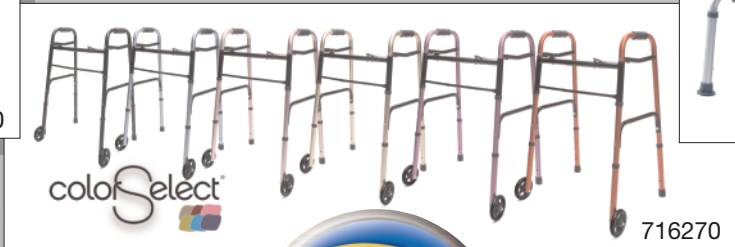

WIDEN YOUR OFFERING TO YOUR CUSTOMERS AND GET A SET N' GO WIDE TODAY!

More Lumex Offerings