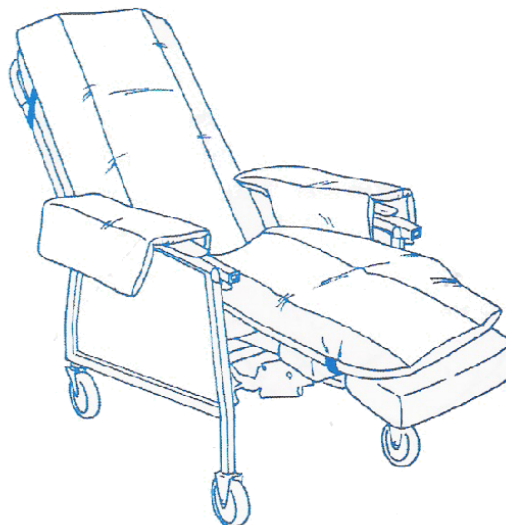

GERI-CHAIR COZY SEAT

Purpose

Skil-Care's Geri-Chair Cozy Seat provides comfort, pressure relief, and protection against bruises and skin tears. Designed to fit all styles of geri-chairs, the Cozy-Seat is reversible.

Instructions for Use

The Geri-Chair Cozy Seat is available in two models: #703002 which covers the backrest and seat and #703003 which covers the backrest, seat, and leg rest. Both models are reversible. (Follow steps 1-3 for models 703002 and 703003.)

1. Place Cozy-Seat on geri-chair with label indicating "TOP" positioned at the top of the backrest.
2. Drape armrest cushions over armrests.
3. Secure straps behind backrest/ (Illustration A)
4. (For model 703003) Secure elastic band around leg-rest. (Illustration B)