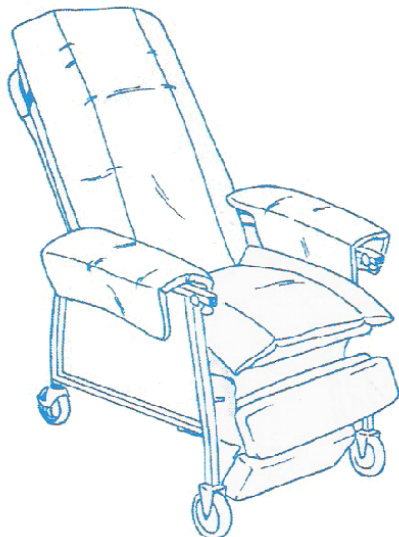

GERI-CHAIR COZY SEAT

Purpose

Skil-Care's Geri-Chair Cozy Seat provides comfort, pressure relief, and protection against bruises and skin tears. Designed to fit all styles of geri-chairs, the Cozy-Seat is reversible.

Instructions for Use

The Geri-Chair Cozy Seat is available in two models: #703002 which covers the backrest and seat and #703003 which covers the backrest, seat, and leg rest. Both models are reversible. (Follow steps 1-3 for models 703002 and 703003.)

1. Place Cozy-Seat on geri-chair with label indicating "TOP" positioned at the top of the backrest.
2. Drape armrest cushions over armrests.
3. Secure straps behind backrest/ (Illustration A)
4. (For model 703003) Secure elastic band around leg-rest. (Illustration B)