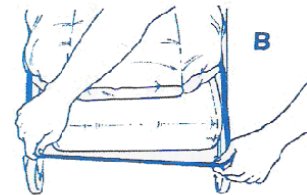

Instructions for Use

The Geri-Chair Cozy Seat is available in two models: #703002 which covers the backrest and seat and #703003 which covers the backrest, seat, and leg rest. Both models are reversible. (Follow steps 1-3 for models 703002 and 703003.)

1. Place Cozy-Seat on geri-chair with label indicating "TOP" positioned at the top of the backrest.
2. Drape armrest cushions over armrests.
3. Secure straps behind backrest/ (Illustration A)
4. (For model 703003) Secure elastic band around leg-rest. (Illustration B)