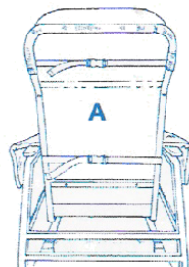

Instructions for Use

The Geri-Chair Cozy Seat is available in two models: #703002 which covers the backrest and seat and #703003 which covers the backrest, seat, and leg rest. Both models are reversible. (Follow steps 1-3 for models 703002 and 703003.)

1. Place Cozy-Seat on geri-chair with label indicating "TOP" positioned at the top of the backrest.
2. Drape armrest cushions over armrests.
3. Secure straps behind backrest/ (Illustration A)
4. (For model 703003) Secure elastic band around leg-rest. (Illustration B)