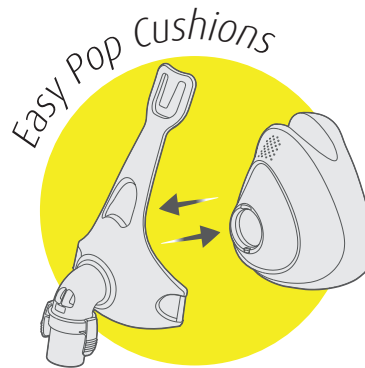

Sol

Full Face CPAP Mask

Easy pop cushions
Cushions attach or detach from mask in an easy pop; no need to manually align pieces

Quiet vent
Honeycomb design reduces airflow erosion intensity for gentle and quiet flow

Quick release connector
Rapidly and easily separates or connects mask and the tube

Soft and light headgear
Skin-friendly fabric, light and stable design helps patients comfortably adapt to treatment

Full Face CPAP Mask with Headgear and Cushion