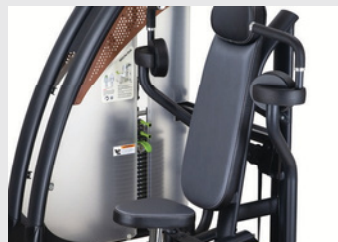

Rip-resistant marine quality upholstery