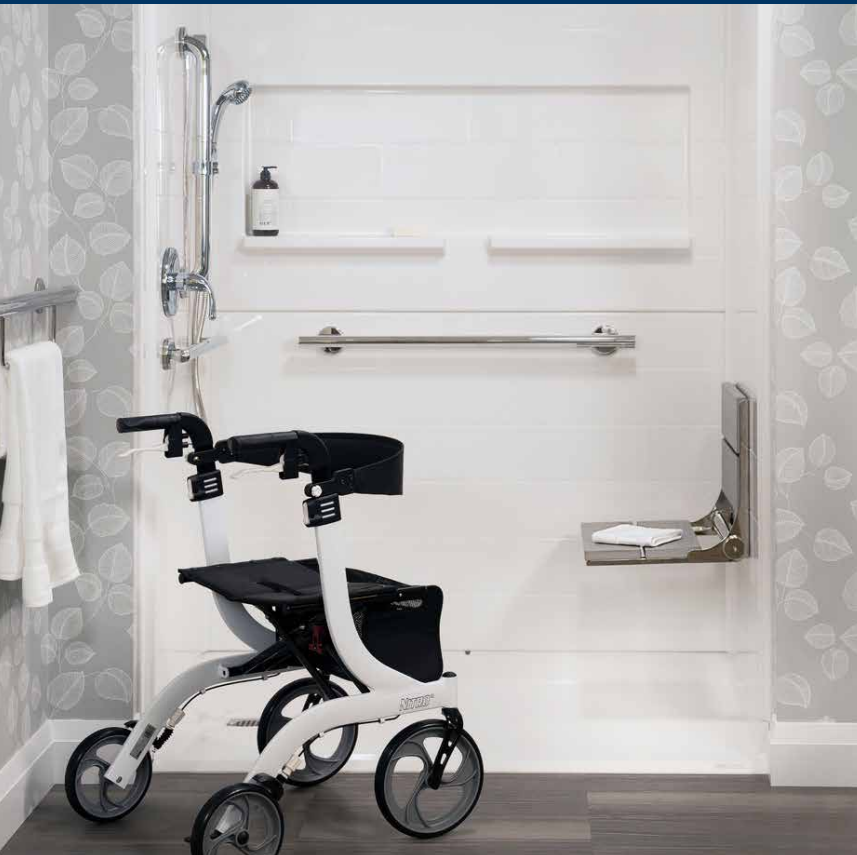

THE NEW FREEDOM INSPIRE COLLECTION

Inspiring independence and modern design.

The Freedom Inspire Collection of accessible showers and pans delivers convenience and practicality with an elevated, modern design.

**FREEDOM
SHOWERS**

BY ACCESSIBILITY PROFESSIONALS

**ACCESSIBILITY
PROFESSIONALS**

FREEDOM INSPIRE ACCESSIBLE SHOWERS

Experience a newly inspired shower design. Transform your bathtub or shower into your very own accessible space. Choosing an accessible roll-in shower that meets your custom needs, and complements your design style is easy with our new Inspire Collection.

The **Freedom Inspire Showers** still have the same great features of our Classic Freedom Showers including:

- Low 7/8" roll-in threshold that our customers love for easy access
- 5-piece construction for easy remodeling projects
- Available in left or right drain so replacing a bathtub is easy
- Pre-leveled and reinforced shower pan that can be installed easily on existing subfloors
- Full wood backing on the walls for installing weight-bearing accessories
- Easy-to-clean applied acrylic finish
- Textured, slip-resistant shower base

- Interlock base and wall design feature pieces that all snap together for a secure, waterproof fit
- Clean finish with new mold technique means even the back and edges of the shower pieces are smooth and easy to handle during installation
- Modern look of 19" x 6" subway tile design on the walls
- Choose just an Inspire Shower Pan if you plan to tile your shower walls for a truly custom design
- No-caulk PVC drain with a square, chrome finish drain plate is included with every shower and pan
- Large spacious shelving niche on the upper wall panel with an opening for a handheld shower head and slide bar
- Accepts shower doors on the barrier free threshold
- Upgraded designer accessory packages available with polished stainless-steel finishes and a driftwood gray seat