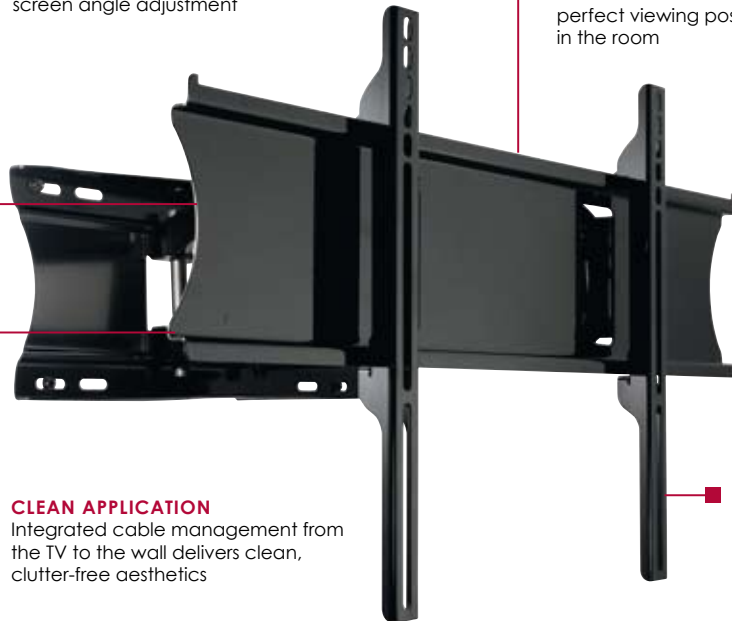

## FEATURES

- Extends 16" (410 mm) from the wall for virtually limitless viewing angles
- Retracts to 5" (130 mm) to save space
- One-touch tilt mechanism offers up to +15°/-5° of tilt angle adjustment
- Up to 45° of pivot motion to position the screen in the desired location
- Integrated cable management keeps cables out of the way and delivers a clean clutter-free look
- UL listed

Screen size: 37"-60" (94-152 cm)

Max load: 130 lb (59 kg)

- **IDEAL VIEWING ANGLE**  
One-touch tilt for effortless screen angle adjustment

- **PERFECT VIEWING POSITION**  
Extends out to 16" (410 mm) from the wall and swivels 45° to easily achieve the perfect viewing position from anywhere in the room

- **CLEAN APPLICATION**  
Integrated cable management from the TV to the wall delivers clean, clutter-free aesthetics

- **UNIVERSAL DESIGN**  
Supports virtually any flat panel TV from 37"-60" (94-152 cm)

Extends 16" (410 mm)

One-touch, continuous tilt

Integrated cable management

RoHS  
2002/95/EC

**PA760** Universal Articulating Wall Arm Mount for 37"-60" (94-152 cm) LCD and Plasma Flat Panel TVs

Product Specifications