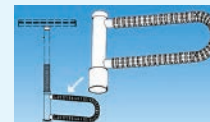

Titan Stability Pole Range

Features

- Multiple uses, from balance assistance to strength training & stretching
- Pairs perfectly with Therabands® and other therapy bands
- Tension mounted for go-anywhere convenience
- Allows 360° of unrestricted movement
- The grip area benefits from a full 27 inches of SafetyGrip®
- Easy one-person installation, tooling included
- Standard and bariatric models rated for users up to 500lb

Technical specification

Titan Poles

	Titan Pole	TitanOne	TitanPC	TitanHD
Product code	TSG600	TSG610	TSG615	TSG650
Maximum Height	8'3"	8'3"	8'3"	8'3"
Area of SafetyGrip®	27"	27"	27"	27"
Weight Capacity*	300lb	350lb	350lb	500lb
Available Colors	black, white, gray	black, white, gray	black, white, gray	black, white, gray

Titan Links

	Titan Extender	Titan - Rotobar Rotating Handle
Product code	TSG604	TSG601
Available Colors	black, white, gray	black, white
Compatibility	Titan TSG600 TitanOne TSG610 TitanPC TSG615 TitanHD TSG650	TitanOne TSG610 TitanPC TSG615 TitanHD TSG650
	Height Extender Takes 8'3" Titan Pole to between 9'-3" to a maximum 10'-3" 7'9" to 8'3" - No height extension tubes required. 8'3" to 8'9" - 1 x 6" short extension tube required. 8'9" to 9'3" - 1 x 12" long extension tube required. 9'3" to 9'9" - 1 x 6" short and 1 x 12" long extension tube required. 9'9" to 10'3" - All 3 extension tubes required.	Safety Grip® Pole Rotating Grab Bar