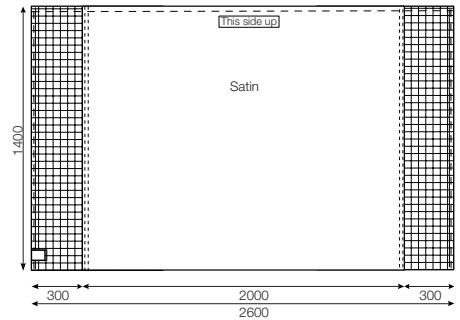

Art. no.	Size cm/inch	Rec. bed, width	Rec. bed, length	Colour
1648	75x200/30x79	80-120cm/32-48inch	100-210cm/40-83inch	grey (inco) checked

Front side

Back side

Art. no.	Size cm/inch	Rec. bed, width	Rec. bed, length	Colour
1649	140x120/55x47	80-120cm/32-48inch	140-210cm/56-83inch	grey (inco)

Front side

Back side

Art. no.	Size cm/inch	Rec. bed, width	Rec. bed, length	Colour
1657	140x190/55x75	80-140cm/32-55inch	140-210cm/55-83inch	grey/white checked

Front side

Back side

Art. no.	Size cm/inch	Rec. bed, width	Rec. bed, length	Colour
1652	140x260/55x102	100-180cm/39-47inch	140-210cm/56-83inch	grey/white checked

ReadyLett

SystemRoMedic®

Art. no.	Size cm/inch	Sliding surface	Rec. bed, width	Rec. bed, length	Colour
11629	100x200/39x79	60cm/24inch	80-120cm/32-47inch	80-210cm/32-83inch	white

Art. no.	Size cm/inch	Sliding surface	Rec. bed, width	Rec. bed, length	Colour
11634	140x200/55x79	60cm/24inch	80-120cm/32-47inch	120-210cm/ 47-83inch	white