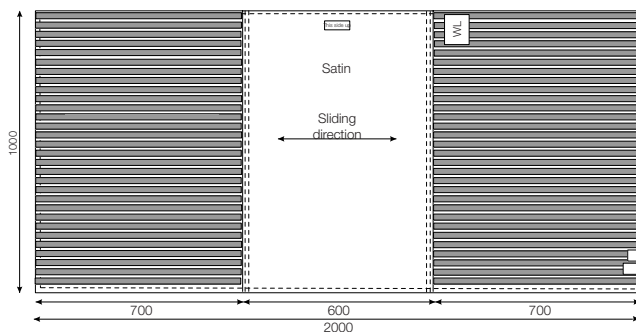

ReadyLett - sliding sheet

(Can be combined with WendyLett2Way drawsheet or WendyLett4Way sliding drawsheet)

11629	ReadyLett, 60 cm/24" sliding surface (<i>bed 80-120 cm / 32-47"</i>)	100 x 200/39 x 79	white
11634	ReadyLett, 60 cm/24" sliding surface (<i>bed 80-120 cm / 32-47"</i>)	140 x 200/55 x 79	white
11639	ReadyLett, 70 cm/28" sliding surface (<i>bed 80-120 cm / 32-47"</i>)	200 x 200/79 x 79	white
11641	ReadyLett, 70 cm/28" sliding surface (<i>bed 90-100 cm/36-39"</i>), fitted, with elastics	200 x 90/79 x 36	white

WendyLean - pillowcase with handles

1680	WendyLean	50 x 60/20 x 24	grey/white striped
------	-----------	-----------------	--------------------

WendyLett

SystemRoMedic®

Art. no.	Size cm/inch	Sliding surface	Rec. bed, width	Rec. bed, length	Colour
1609	100x200/39x79	60cm/24inch	80-120cm/32-47inch	80-210cm/31-83inch	White

Art. no.	Size cm/inch	Sliding surface	Rec. bed, width	Rec. bed, length	Colour
1614	140x200/55x79	60cm/24inch	80-120cm/32-47inch	120-210cm/47-83inch	White

Art. no.	Size cm/inch	Sliding surface	Rec. bed, width	Rec. bed, length	Colour
1629	100x200/39x79	60cm/24inch	80-120cm/32-47inch	80-210cm/32-83inch	grey/white striped