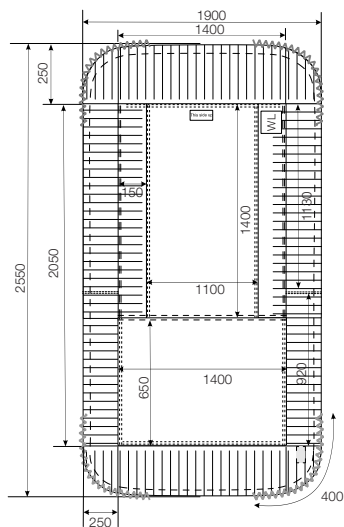

Art. no.	Size cm/inch	Sliding surface	Rec. bed, width	Rec. bed, length	Madress height	Colour
1671	200x120/ 79x47	110cm/ 43inch	130-150cm/ 51-59inch	190-210cm/ 75-83inch	Max: 0-20cm/ 0-8inch	grey/white striped