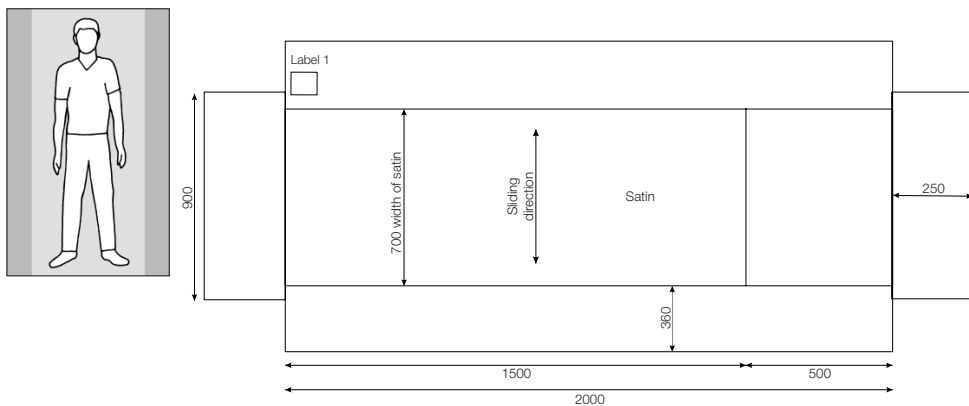

ReadyLett

SystemRoMedic®

Art. no.	Size cm/inch	Sliding surface	Rec. bed, width	Rec. bed, length	Colour
11629	100x200/39x79	60cm/24inch	80-120cm/32-47inch	80-210cm/32-83inch	white

Art. no.	Size cm/inch	Sliding surface	Rec. bed, width	Rec. bed, length	Colour
11634	140x200/55x79	60cm/24inch	80-120cm/32-47inch	120-210cm/ 47-83inch	white

Art. no.	Size cm/inch	Sliding surface	Rec. bed, width	Rec. bed, length	Colour
11639	200x200/79x79	70cm/28 inch	80-120cm/ 32-47inch	180-210cm/47-83inch	white

Art. no.	Size cm/inch	Sliding surface	Rec. bed, width	Rec. bed, length	Madress height	Colour
11641	200x90/79x36	70cm/28inch	90-100cm/ 36-40inch	190-210cm/ 75-83inch	Max: 0-20cm/ 0-8inch	white