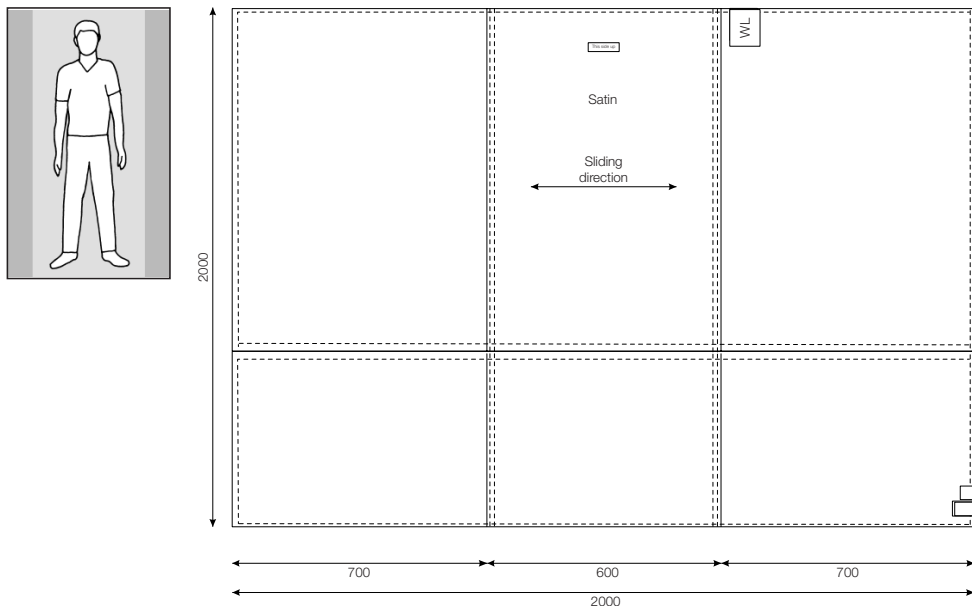

Front side

Back side

Art. no.	Size cm/inch	Rec. bed, width	Rec. bed, length	Colour
1657	140x190/55x75	80-140cm/32-55inch	140-210cm/55-83inch	grey/white checked

Front side

Back side

Art. no.	Size cm/inch	Rec. bed, width	Rec. bed, length	Colour
1652	140x260/55x102	100-180cm/39-47inch	140-210cm/56-83inch	grey/white checked

ReadyLett

SystemRoMedic®

Art. no.	Size cm/inch	Sliding surface	Rec. bed, width	Rec. bed, length	Colour
11629	100x200/39x79	60cm/24inch	80-120cm/32-47inch	80-210cm/32-83inch	white

Art. no.	Size cm/inch	Sliding surface	Rec. bed, width	Rec. bed, length	Colour
11634	140x200/55x79	60cm/24inch	80-120cm/32-47inch	120-210cm/ 47-83inch	white

Art. no.	Size cm/inch	Sliding surface	Rec. bed, width	Rec. bed, length	Colour
11639	200x200/79x79	70cm/28 inch	80-120cm/ 32-47inch	180-210cm/47-83inch	white

Art. no.	Size cm/inch	Sliding surface	Rec. bed, width	Rec. bed, length	Madress height	Colour
11641	200x90/79x36	70cm/28inch	90-100cm/ 36-40inch	190-210cm/ 75-83inch	Max: 0-20cm/ 0-8inch	white