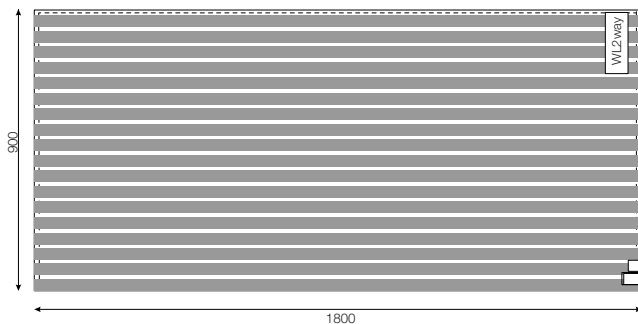

Art. no.	Size cm/inch	Sliding surface	Rec. bed, width	Rec. bed, length	Madress height	Colour
1671	200x120/ 79x47	110cm/ 43inch	130-150cm/ 51-59inch	190-210cm/ 75-83inch	Max: 0-20cm/ 0-8inch	grey/white striped

Art. no.	Size cm/inch	Sliding surface	Rec. bed, width	Rec. bed, length	Colour
1681	200x370/79x146	70cm/28inch	100-200cm/ 39-79inch	180-210cm/ 47-83inch	grey/white striped

WendyLett2Way

SystemRoMedic®

Art. no.	Size cm/inch	Rec. bed, width	Rec. bed, length	Colour
1620	90x180/35x70	80-120cm/32-48inch	100-210cm/40-83inch	white