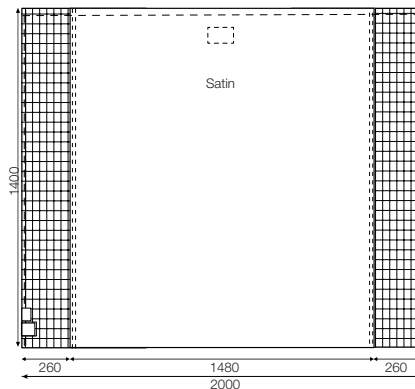

Art. no.	Size cm/inch	Sliding surface	Rec. bed, width	Rec. bed, length	Colour
1681	200x370/79x146	70cm/28inch	100-200cm/ 39-79inch	180-210cm/ 47-83inch	grey/white striped

WendyLett2Way

SystemRoMedic®

Art. no.	Size cm/inch	Rec. bed, width	Rec. bed, length	Colour
1620	90x180/35x70	80-120cm/32-48inch	100-210cm/40-83inch	white

Art. no.	Size cm/inch	Rec. bed, width	Rec. bed, length	Colour
1631	100x200/39x79	80-120cm/32-48inch	100-210cm/40-83inch	white/grey striped

Art. no.	Size cm/inch	Rec. bed, width	Rec. bed, length	Colour
1636	140x200/55x79	80-120cm/32-48inch	140-210cm/56-83inch	white/grey striped

WendyLett4Way

SystemRoMedic

Art. no.	Size cm/inch	Rec. bed, width	Rec. bed, length	Colour
1637	140x200/55x79	80-120cm/32-48inch	140-210cm/56-83inch	grey/white checked

Art. no.	Size cm/inch	Rec. bed, width	Rec. bed, length	Colour
1647	200x200/79x79	80-120cm/32-48inch	190-210cm/75-83inch	grey/white checked

Art. no.	Size cm/inch	Rec. bed, width	Rec. bed, length	Colour
1648	75x200/30x79	80-120cm/32-48inch	100-210cm/40-83inch	grey (inco) checked

Front side

Back side

Art. no.	Size cm/inch	Rec. bed, width	Rec. bed, length	Colour
1649	140x120/55x47	80-120cm/32-48inch	140-210cm/56-83inch	grey (inco)