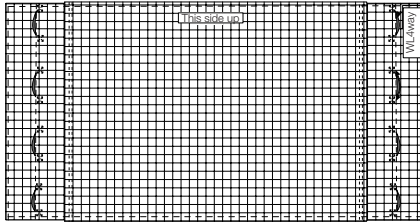

Front side

Back side

Art. no.	Size cm/inch	Rec. bed, width	Rec. bed, length	Colour
1657	140x190/55x75	80-140cm/32-55inch	140-210cm/55-83inch	grey/white checked

Front side

Back side

Art. no.	Size cm/inch	Rec. bed, width	Rec. bed, length	Colour
1652	140x260/55x102	100-180cm/39-47inch	140-210cm/56-83inch	grey/white checked

ReadyLett

SystemRoMedic®

Art. no.	Size cm/inch	Sliding surface	Rec. bed, width	Rec. bed, length	Colour
11629	100x200/39x79	60cm/24inch	80-120cm/32-47inch	80-210cm/32-83inch	white

Art. no.	Size cm/inch	Sliding surface	Rec. bed, width	Rec. bed, length	Colour
11634	140x200/55x79	60cm/24inch	80-120cm/32-47inch	120-210cm/ 47-83inch	white