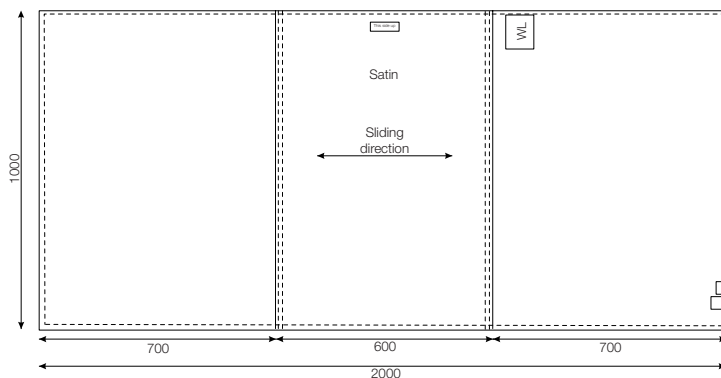

Art. no.	Size cm/inch	Rec. bed, width	Rec. bed, length	Colour
1648	75x200/30x79	80-120cm/32-48inch	100-210cm/40-83inch	grey (inco) checked

Front side

Back side

Art. no.	Size cm/inch	Rec. bed, width	Rec. bed, length	Colour
1649	140x120/55x47	80-120cm/32-48inch	140-210cm/56-83inch	grey (inco)

Front side

Back side

Art. no.	Size cm/inch	Rec. bed, width	Rec. bed, length	Colour
1657	140x190/55x75	80-140cm/32-55inch	140-210cm/55-83inch	grey/white checked

Front side

Back side

Art. no.	Size cm/inch	Rec. bed, width	Rec. bed, length	Colour
1652	140x260/55x102	100-180cm/39-47inch	140-210cm/56-83inch	grey/white checked

ReadyLett

SystemRoMedic®

Art. no.	Size cm/inch	Sliding surface	Rec. bed, width	Rec. bed, length	Colour
11629	100x200/39x79	60cm/24inch	80-120cm/32-47inch	80-210cm/32-83inch	white

Art. no.	Size cm/inch	Sliding surface	Rec. bed, width	Rec. bed, length	Colour
11634	140x200/55x79	60cm/24inch	80-120cm/32-47inch	120-210cm/ 47-83inch	white

Art. no.	Size cm/inch	Sliding surface	Rec. bed, width	Rec. bed, length	Colour
11639	200x200/79x79	70cm/28 inch	80-120cm/ 32-47inch	180-210cm/47-83inch	white

Art. no.	Size cm/inch	Sliding surface	Rec. bed, width	Rec. bed, length	Madress height	Colour
11641	200x90/79x36	70cm/28inch	90-100cm/ 36-40inch	190-210cm/ 75-83inch	Max: 0-20cm/ 0-8inch	white