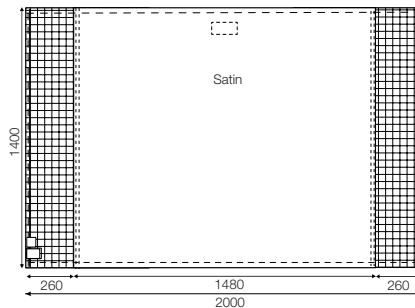

Art. no.	Size cm/inch	Sliding surface	Rec. bed, width	Rec. bed, length	Colour
1681	200x370/79x146	70cm/28inch	100-200cm/ 39-79inch	180-210cm/ 47-83inch	grey/white striped

WendyLett2Way

SystemRoMedic®

Art. no.	Size cm/inch	Rec. bed, width	Rec. bed, length	Colour
1620	90x180/35x70	80-120cm/32-48inch	100-210cm/40-83inch	white

Art. no.	Size cm/inch	Rec. bed, width	Rec. bed, length	Colour
1631	100x200/39x79	80-120cm/32-48inch	100-210cm/40-83inch	white/grey striped

Art. no.	Size cm/inch	Rec. bed, width	Rec. bed, length	Colour
1636	140x200/55x79	80-120cm/32-48inch	140-210cm/56-83inch	white/grey striped

WendyLett4Way

SystemRoMedic

Art. no.	Size cm/inch	Rec. bed, width	Rec. bed, length	Colour
1637	140x200/55x79	80-120cm/32-48inch	140-210cm/56-83inch	grey/white checked

Art. no.	Size cm/inch	Rec. bed, width	Rec. bed, length	Colour
1647	200x200/79x79	80-120cm/32-48inch	190-210cm/75-83inch	grey/white checked

Art. no.	Size cm/inch	Rec. bed, width	Rec. bed, length	Colour
1648	75x200/30x79	80-120cm/32-48inch	100-210cm/40-83inch	grey (inco) checked

Front side

Back side

Art. no.	Size cm/inch	Rec. bed, width	Rec. bed, length	Colour
1649	140x120/55x47	80-120cm/32-48inch	140-210cm/56-83inch	grey (inco)