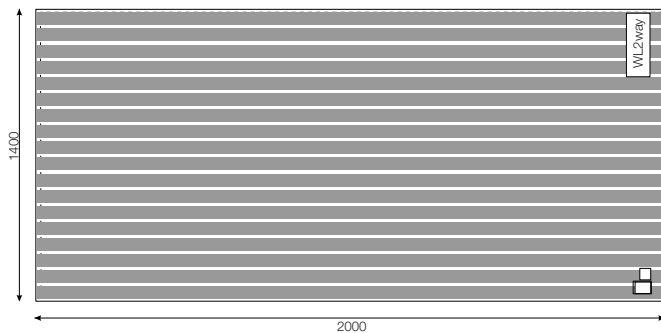

Art. no.	Size cm/inch	Rec. bed, width	Rec. bed, length	Colour
1636	140x200/55x79	80-120cm/32-48inch	140-210cm/56-83inch	white/grey striped