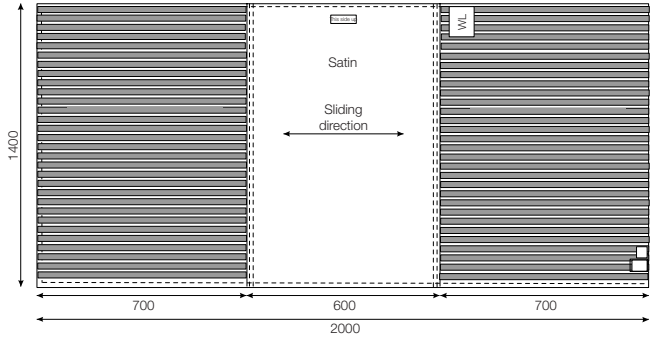

ReadyLett - sliding sheet

(Can be combined with WendyLett2Way drawsheet or WendyLett4Way sliding drawsheet)

11629	ReadyLett, 60 cm/24" sliding surface (<i>bed 80-120 cm / 32-47"</i>)	100 x 200/39 x 79	white
11634	ReadyLett, 60 cm/24" sliding surface (<i>bed 80-120 cm / 32-47"</i>)	140 x 200/55 x 79	white
11639	ReadyLett, 70 cm/28" sliding surface (<i>bed 80-120 cm / 32-47"</i>)	200 x 200/79 x 79	white
11641	ReadyLett, 70 cm/28" sliding surface (<i>bed 90-100 cm/36-39"</i>), fitted, with elastics	200 x 90/79 x 36	white

WendyLean - pillowcase with handles

1680	WendyLean	50 x 60/20 x 24	grey/white striped
------	-----------	-----------------	--------------------

WendyLett

SystemRoMedic®

Art. no.	Size cm/inch	Sliding surface	Rec. bed, width	Rec. bed, length	Colour
1609	100x200/39x79	60cm/24inch	80-120cm/32-47inch	80-210cm/31-83inch	White

Art. no.	Size cm/inch	Sliding surface	Rec. bed, width	Rec. bed, length	Colour
1614	140x200/55x79	60cm/24inch	80-120cm/32-47inch	120-210cm/47-83inch	White

Art. no.	Size cm/inch	Sliding surface	Rec. bed, width	Rec. bed, length	Colour
1629	100x200/39x79	60cm/24inch	80-120cm/32-47inch	80-210cm/32-83inch	grey/white striped

Art. no.	Size cm/inch	Sliding surface	Rec. bed, width	Rec. bed, length	Colour
1634	140x200/55x79	60cm/24inch	80-120cm/32-47inch	120-210cm/47-83inch	grey/white striped

Art. no.	Size cm/inch	Sliding surface	Rec. bed, width	Rec. bed, length	Colour
1639	200x200/79x79	70cm/28inch	80-120cm/32-47inch	180-210cm/47-83inch	grey/white striped