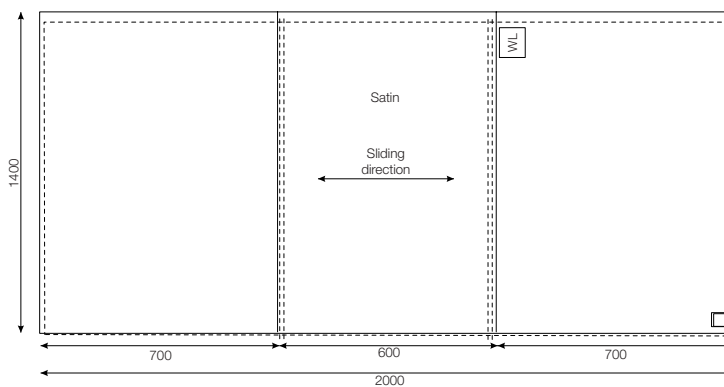

Art. no.	Size cm/inch	Rec. bed, width	Rec. bed, length	Colour
1648	75x200/30x79	80-120cm/32-48inch	100-210cm/40-83inch	grey (inco) checked

Front side

Back side

Art. no.	Size cm/inch	Rec. bed, width	Rec. bed, length	Colour
1649	140x120/55x47	80-120cm/32-48inch	140-210cm/56-83inch	grey (inco)

Front side

Back side

Art. no.	Size cm/inch	Rec. bed, width	Rec. bed, length	Colour
1657	140x190/55x75	80-140cm/32-55inch	140-210cm/55-83inch	grey/white checked

Front side

Back side

Art. no.	Size cm/inch	Rec. bed, width	Rec. bed, length	Colour
1652	140x260/55x102	100-180cm/39-47inch	140-210cm/56-83inch	grey/white checked

ReadyLett

SystemRoMedic®

Art. no.	Size cm/inch	Sliding surface	Rec. bed, width	Rec. bed, length	Colour
11629	100x200/39x79	60cm/24inch	80-120cm/32-47inch	80-210cm/32-83inch	white

Art. no.	Size cm/inch	Sliding surface	Rec. bed, width	Rec. bed, length	Colour
11634	140x200/55x79	60cm/24inch	80-120cm/32-47inch	120-210cm/ 47-83inch	white

Art. no.	Size cm/inch	Sliding surface	Rec. bed, width	Rec. bed, length	Colour
11639	200x200/79x79	70cm/28 inch	80-120cm/ 32-47inch	180-210cm/47-83inch	white

Art. no.	Size cm/inch	Sliding surface	Rec. bed, width	Rec. bed, length	Madress height	Colour
11641	200x90/79x36	70cm/28inch	90-100cm/ 36-40inch	190-210cm/ 75-83inch	Max: 0-20cm/ 0-8inch	white