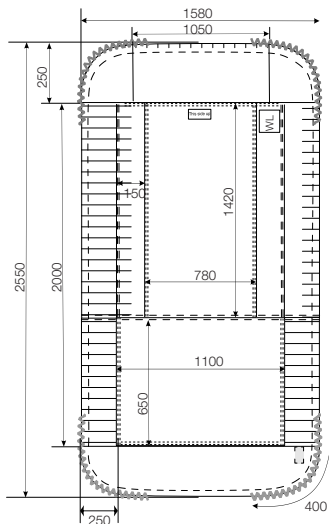

Art. no.	Size cm/inch	Sliding surface	Rec. bed, width	Rec. bed, length	Madress height	Colour
1651	200x105/ 79x42	80cm/32inch	100-115cm/ 39-40inch	190-210cm/ 75-83inch	Max: 0-20cm/ 0-8inch	grey/white striped