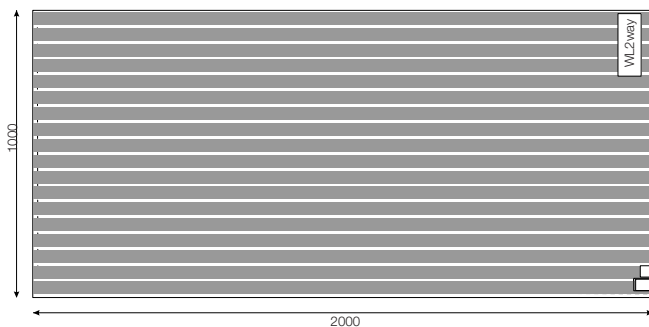

Art. no.	Size cm/inch	Rec. bed, width	Rec. bed, length	Colour
1631	100x200/39x79	80-120cm/32-48inch	100-210cm/40-83inch	white/grey striped