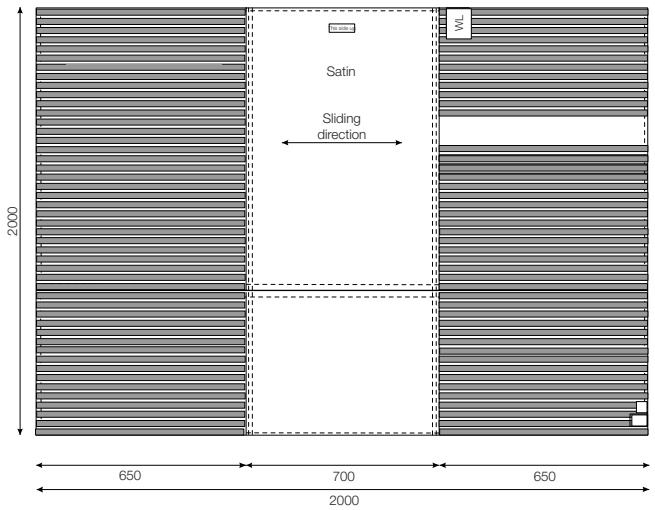

WendyLean - pillowcase with handles

1680	WendyLean	50 x 60/20 x 24	grey/white striped
------	-----------	-----------------	--------------------

WendyLett

SystemRoMedic®

Art. no.	Size cm/inch	Sliding surface	Rec. bed, width	Rec. bed, length	Colour
1609	100x200/39x79	60cm/24inch	80-120cm/32-47inch	80-210cm/31-83inch	White

Art. no.	Size cm/inch	Sliding surface	Rec. bed, width	Rec. bed, length	Colour
1614	140x200/55x79	60cm/24inch	80-120cm/32-47inch	120-210cm/47-83inch	White

Art. no.	Size cm/inch	Sliding surface	Rec. bed, width	Rec. bed, length	Colour
1629	100x200/39x79	60cm/24inch	80-120cm/32-47inch	80-210cm/32-83inch	grey/white striped

Art. no.	Size cm/inch	Sliding surface	Rec. bed, width	Rec. bed, length	Colour
1634	140x200/55x79	60cm/24inch	80-120cm/32-47inch	120-210cm/47-83inch	grey/white striped

Art. no.	Size cm/inch	Sliding surface	Rec. bed, width	Rec. bed, length	Colour
1639	200x200/79x79	70cm/28inch	80-120cm/32-47inch	180-210cm/47-83inch	grey/white striped

Art. no.	Size cm/inch	Sliding surface	Rec. bed, width	Rec. bed, length	Colour
1667	100x220/99x88	100cm/40inch	120-150cm/ 48-59inch	80-210cm/ 32-83inch	grey/white striped

Art. no.	Size cm/inch	Sliding surface	Rec. bed, width	Rec. bed, length	Colour
1668	140x220/55x88	100cm/40inch	120-150cm/ 48-59inch	120-210cm/ 48-83inch	grey/white striped