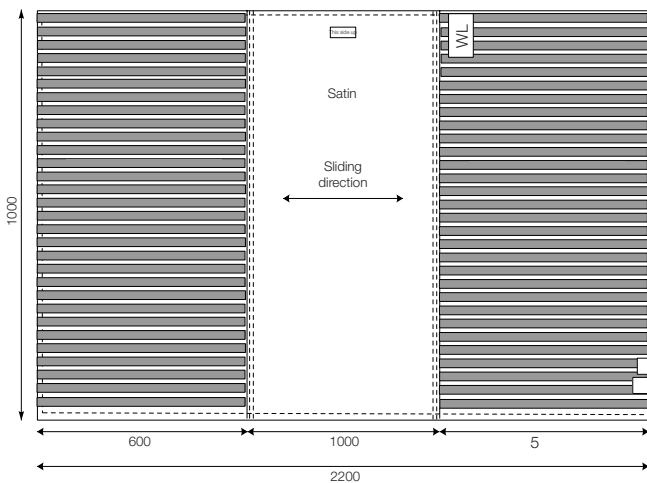

Art. no.	Size cm/inch	Sliding surface	Rec. bed, width	Rec. bed, length	Colour
1667	100x220/99x88	100cm/40inch	120-150cm/ 48-59inch	80-210cm/ 32-83inch	grey/white striped