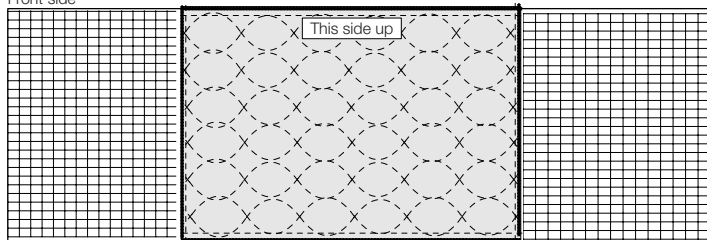

Art. no.	Size cm/inch	Rec. bed, width	Rec. bed, length	Colour
1648	75x200/30x79	80-120cm/32-48inch	100-210cm/40-83inch	grey (inco) checked

Front side