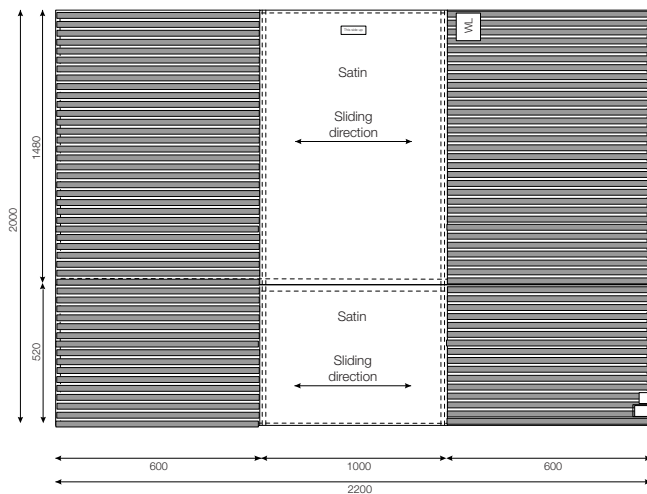

Art. no.	Size cm/inch	Sliding surface	Rec. bed, width	Rec. bed, length	Colour
1614	140x200/55x79	60cm/24inch	80-120cm/32-47inch	120-210cm/47-83inch	White

Art. no.	Size cm/inch	Sliding surface	Rec. bed, width	Rec. bed, length	Colour
1629	100x200/39x79	60cm/24inch	80-120cm/32-47inch	80-210cm/32-83inch	grey/white striped

Art. no.	Size cm/inch	Sliding surface	Rec. bed, width	Rec. bed, length	Colour
1634	140x200/55x79	60cm/24inch	80-120cm/32-47inch	120-210cm/47-83inch	grey/white striped

Art. no.	Size cm/inch	Sliding surface	Rec. bed, width	Rec. bed, length	Colour
1639	200x200/79x79	70cm/28inch	80-120cm/32-47inch	180-210cm/47-83inch	grey/white striped

Art. no.	Size cm/inch	Sliding surface	Rec. bed, width	Rec. bed, length	Colour
1667	100x220/99x88	100cm/40inch	120-150cm/ 48-59inch	80-210cm/ 32-83inch	grey/white striped

Art. no.	Size cm/inch	Sliding surface	Rec. bed, width	Rec. bed, length	Colour
1668	140x220/55x88	100cm/40inch	120-150cm/ 48-59inch	120-210cm/ 48-83inch	grey/white striped

Art. no.	Size cm/inch	Sliding surface	Rec. bed, width	Rec. bed, length	Colour
1669	200x220/79x88	120cm/46inch	120-150cm/ 48-59inch	180-210cm/ 71-83inch	grey/white striped

Art. no.	Size cm/inch	Sliding surface	Rec. bed, width	Rec. bed, length	Madress height	Colour
1641	200x90/79x36	70cm/28inch	90-100cm/ 36-40inch	190-210cm/ 75-83inch	Max: 0-20cm/ 0-8inch	grey/white striped