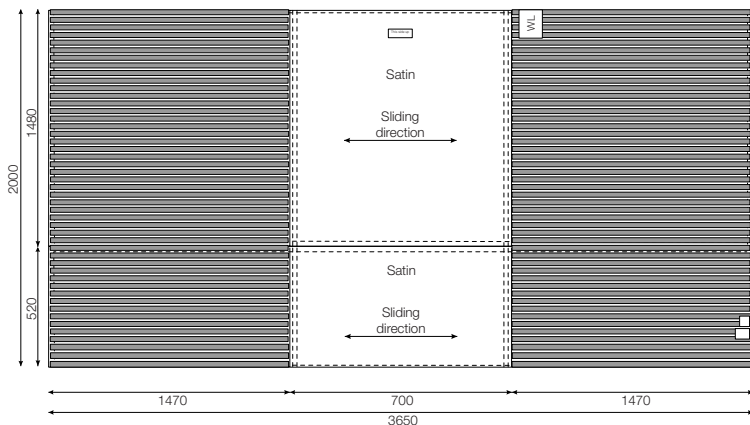

Art. no.	Size cm/inch	Sliding surface	Rec. bed, width	Rec. bed, length	Colour
1681	200x370/79x146	70cm/28inch	100-200cm/ 39-79inch	180-210cm/ 47-83inch	grey/white striped