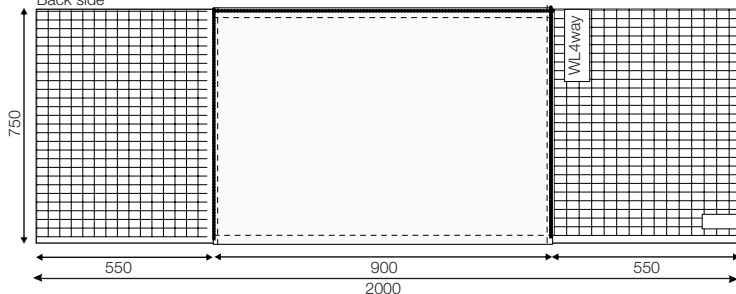

Art. no.	Size cm/inch	Rec. bed, width	Rec. bed, length	Colour
1631	100x200/39x79	80-120cm/32-48inch	100-210cm/40-83inch	white/grey striped

Art. no.	Size cm/inch	Rec. bed, width	Rec. bed, length	Colour
1636	140x200/55x79	80-120cm/32-48inch	140-210cm/56-83inch	white/grey striped

WendyLett4Way

SystemRoMedic

Art. no.	Size cm/inch	Rec. bed, width	Rec. bed, length	Colour
1637	140x200/55x79	80-120cm/32-48inch	140-210cm/56-83inch	grey/white checked

Art. no.	Size cm/inch	Rec. bed, width	Rec. bed, length	Colour
1647	200x200/79x79	80-120cm/32-48inch	190-210cm/75-83inch	grey/white checked

Art. no.	Size cm/inch	Rec. bed, width	Rec. bed, length	Colour
1648	75x200/30x79	80-120cm/32-48inch	100-210cm/40-83inch	grey (inco) checked

Front side

Back side

Art. no.	Size cm/inch	Rec. bed, width	Rec. bed, length	Colour
1649	140x120/55x47	80-120cm/32-48inch	140-210cm/56-83inch	grey (inco)