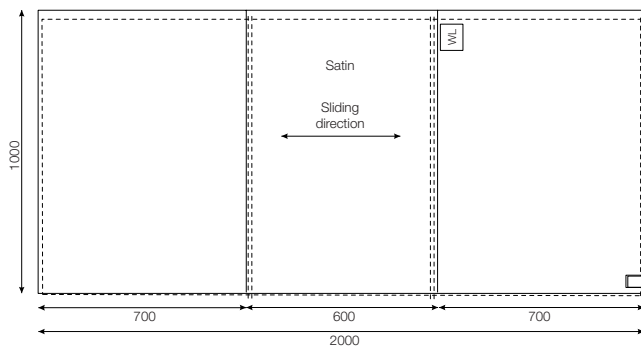

ReadyLett - sliding sheet

(Can be combined with WendyLett2Way drawsheet or WendyLett4Way sliding drawsheet)

11629	ReadyLett, 60 cm/24" sliding surface (<i>bed 80-120 cm / 32-47"</i>)	100 x 200/39 x 79	white
11634	ReadyLett, 60 cm/24" sliding surface (<i>bed 80-120 cm / 32-47"</i>)	140 x 200/55 x 79	white
11639	ReadyLett, 70 cm/28" sliding surface (<i>bed 80-120 cm / 32-47"</i>)	200 x 200/79 x 79	white
11641	ReadyLett, 70 cm/28" sliding surface (<i>bed 90-100 cm/36-39"</i>), fitted, with elastics	200 x 90/79 x 36	white

WendyLean - pillowcase with handles

1680	WendyLean	50 x 60/20 x 24	grey/white striped
------	-----------	-----------------	--------------------

WendyLett

SystemRoMedic®

Art. no.	Size cm/inch	Sliding surface	Rec. bed, width	Rec. bed, length	Colour
1609	100x200/39x79	60cm/24inch	80-120cm/32-47inch	80-210cm/31-83inch	White