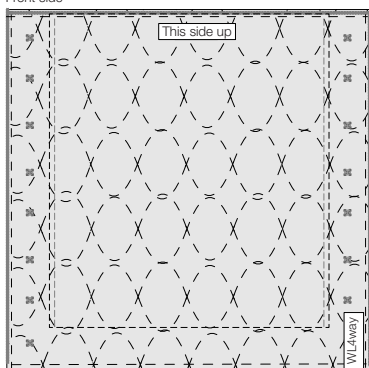

Art. no.	Size cm/inch	Rec. bed, width	Rec. bed, length	Colour
1648	75x200/30x79	80-120cm/32-48inch	100-210cm/40-83inch	grey (inco) checked

Art. no.	Size cm/inch	Rec. bed, width	Rec. bed, length	Colour
1649	140x120/55x47	80-120cm/32-48inch	140-210cm/56-83inch	grey (inco)

Front side