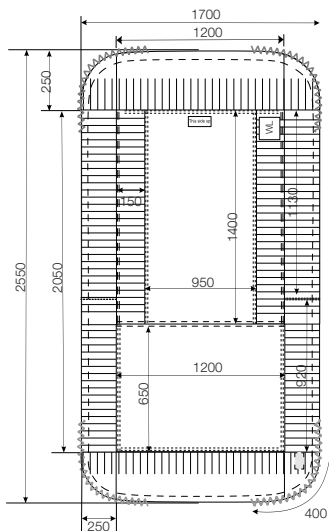

Art. no.	Size cm/inch	Sliding surface	Rec. bed, width	Rec. bed, length	Madress height	Colour
1661	200x120 79x47	95cm/37inch	115-130cm/ 45-51inch	190-210cm/ 75-83inch	Max: 0-20cm/ 0-8inch	grey/white striped