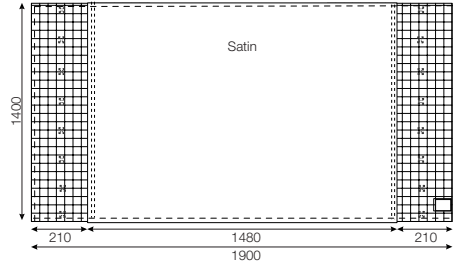

Art. no.	Size cm/inch	Rec. bed, width	Rec. bed, length	Colour
1648	75x200/30x79	80-120cm/32-48inch	100-210cm/40-83inch	grey (inco) checked

Front side

Back side

Art. no.	Size cm/inch	Rec. bed, width	Rec. bed, length	Colour
1649	140x120/55x47	80-120cm/32-48inch	140-210cm/56-83inch	grey (inco)

Front side

Back side

Art. no.	Size cm/inch	Rec. bed, width	Rec. bed, length	Colour
1657	140x190/55x75	80-140cm/32-55inch	140-210cm/55-83inch	grey/white checked

Front side

Back side

Art. no.	Size cm/inch	Rec. bed, width	Rec. bed, length	Colour
1652	140x260/55x102	100-180cm/39-47inch	140-210cm/56-83inch	grey/white checked

ReadyLett

SystemRoMedic®

Art. no.	Size cm/inch	Sliding surface	Rec. bed, width	Rec. bed, length	Colour
11629	100x200/39x79	60cm/24inch	80-120cm/32-47inch	80-210cm/32-83inch	white

Art. no.	Size cm/inch	Sliding surface	Rec. bed, width	Rec. bed, length	Colour
11634	140x200/55x79	60cm/24inch	80-120cm/32-47inch	120-210cm/ 47-83inch	white