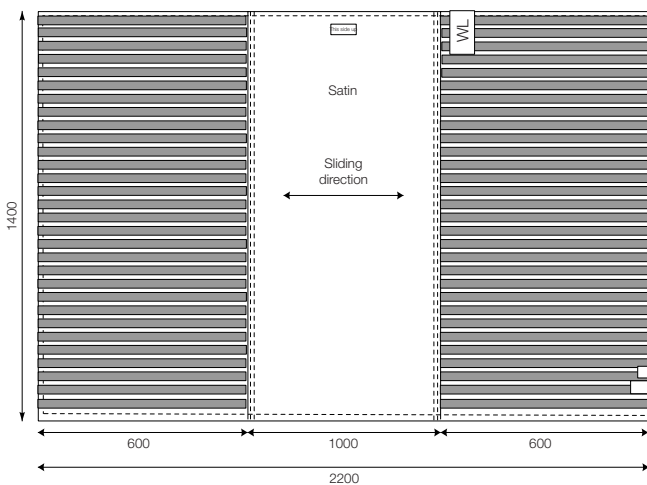

Art. no.	Size cm/inch	Sliding surface	Rec. bed, width	Rec. bed, length	Colour
1614	140x200/55x79	60cm/24inch	80-120cm/32-47inch	120-210cm/47-83inch	White

Art. no.	Size cm/inch	Sliding surface	Rec. bed, width	Rec. bed, length	Colour
1629	100x200/39x79	60cm/24inch	80-120cm/32-47inch	80-210cm/32-83inch	grey/white striped

Art. no.	Size cm/inch	Sliding surface	Rec. bed, width	Rec. bed, length	Colour
1634	140x200/55x79	60cm/24inch	80-120cm/32-47inch	120-210cm/47-83inch	grey/white striped

Art. no.	Size cm/inch	Sliding surface	Rec. bed, width	Rec. bed, length	Colour
1639	200x200/79x79	70cm/28inch	80-120cm/32-47inch	180-210cm/47-83inch	grey/white striped

Art. no.	Size cm/inch	Sliding surface	Rec. bed, width	Rec. bed, length	Colour
1667	100x220/99x88	100cm/40inch	120-150cm/ 48-59inch	80-210cm/ 32-83inch	grey/white striped

Art. no.	Size cm/inch	Sliding surface	Rec. bed, width	Rec. bed, length	Colour
1668	140x220/55x88	100cm/40inch	120-150cm/ 48-59inch	120-210cm/ 48-83inch	grey/white striped

Art. no.	Size cm/inch	Sliding surface	Rec. bed, width	Rec. bed, length	Colour
1669	200x220/79x88	120cm/46inch	120-150cm/ 48-59inch	180-210cm/ 71-83inch	grey/white striped

Art. no.	Size cm/inch	Sliding surface	Rec. bed, width	Rec. bed, length	Madress height	Colour
1641	200x90/79x36	70cm/28inch	90-100cm/ 36-40inch	190-210cm/ 75-83inch	Max: 0-20cm/ 0-8inch	grey/white striped