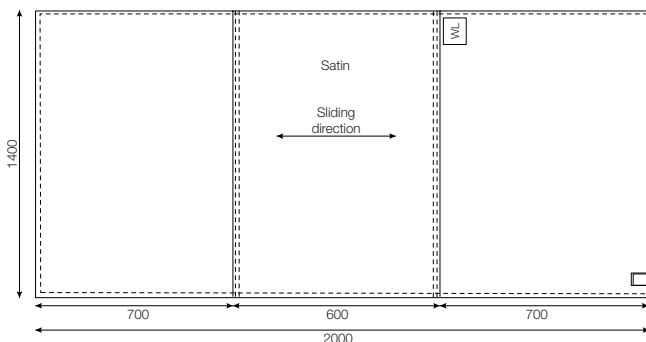

ReadyLett - sliding sheet

(Can be combined with WendyLett2Way drawsheet or WendyLett4Way sliding drawsheet)

11629	ReadyLett, 60 cm/24" sliding surface (<i>bed 80-120 cm / 32-47"</i>)	100 x 200/39 x 79	white
11634	ReadyLett, 60 cm/24" sliding surface (<i>bed 80-120 cm / 32-47"</i>)	140 x 200/55 x 79	white
11639	ReadyLett, 70 cm/28" sliding surface (<i>bed 80-120 cm / 32-47"</i>)	200 x 200/79 x 79	white
11641	ReadyLett, 70 cm/28" sliding surface (<i>bed 90-100 cm/36-39"</i>), fitted, with elastics	200 x 90/79 x 36	white

WendyLean - pillowcase with handles

1680	WendyLean	50 x 60/20 x 24	grey/white striped
------	-----------	-----------------	--------------------

WendyLett

SystemRoMedic®

Art. no.	Size cm/inch	Sliding surface	Rec. bed, width	Rec. bed, length	Colour
1609	100x200/39x79	60cm/24inch	80-120cm/32-47inch	80-210cm/31-83inch	White

Art. no.	Size cm/inch	Sliding surface	Rec. bed, width	Rec. bed, length	Colour
1614	140x200/55x79	60cm/24inch	80-120cm/32-47inch	120-210cm/47-83inch	White

Art. no.	Size cm/inch	Sliding surface	Rec. bed, width	Rec. bed, length	Colour
1629	100x200/39x79	60cm/24inch	80-120cm/32-47inch	80-210cm/32-83inch	grey/white striped

Art. no.	Size cm/inch	Sliding surface	Rec. bed, width	Rec. bed, length	Colour
1634	140x200/55x79	60cm/24inch	80-120cm/32-47inch	120-210cm/47-83inch	grey/white striped

Art. no.	Size cm/inch	Sliding surface	Rec. bed, width	Rec. bed, length	Colour
1639	200x200/79x79	70cm/28inch	80-120cm/32-47inch	180-210cm/47-83inch	grey/white striped