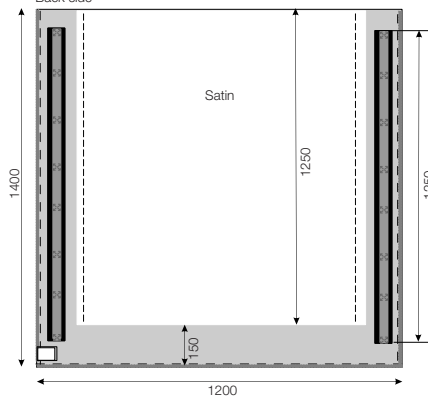

Art. no.	Size cm/inch	Rec. bed, width	Rec. bed, length	Colour
1631	100x200/39x79	80-120cm/32-48inch	100-210cm/40-83inch	white/grey striped

Art. no.	Size cm/inch	Rec. bed, width	Rec. bed, length	Colour
1636	140x200/55x79	80-120cm/32-48inch	140-210cm/56-83inch	white/grey striped

Art. no.	Size cm/inch	Rec. bed, width	Rec. bed, length	Colour
1648	75x200/30x79	80-120cm/32-48inch	100-210cm/40-83inch	grey (inco) checked

Front side

Back side

Art. no.	Size cm/inch	Rec. bed, width	Rec. bed, length	Colour
1649	140x120/55x47	80-120cm/32-48inch	140-210cm/56-83inch	grey (inco)

Front side

Back side

Art. no.	Size cm/inch	Rec. bed, width	Rec. bed, length	Colour
1657	140x190/55x75	80-140cm/32-55inch	140-210cm/55-83inch	grey/white checked

Front side

Back side

Art. no.	Size cm/inch	Rec. bed, width	Rec. bed, length	Colour
1652	140x260/55x102	100-180cm/39-47inch	140-210cm/56-83inch	grey/white checked