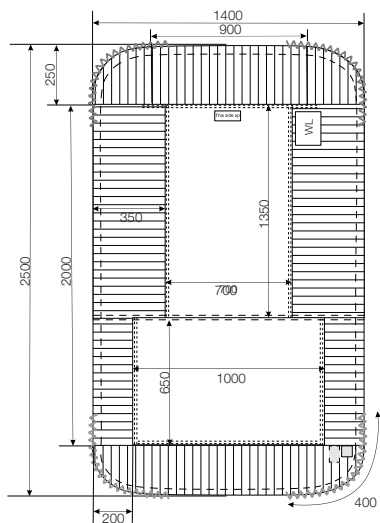

Art. no.	Size cm/inch	Sliding surface	Rec. bed, width	Rec. bed, length	Colour
1634	140x200/55x79	60cm/24inch	80-120cm/32-47inch	120-210cm/47-83inch	grey/white striped

Art. no.	Size cm/inch	Sliding surface	Rec. bed, width	Rec. bed, length	Colour
1639	200x200/79x79	70cm/28inch	80-120cm/32-47inch	180-210cm/47-83inch	grey/white striped

Art. no.	Size cm/inch	Sliding surface	Rec. bed, width	Rec. bed, length	Colour
1667	100x220/99x88	100cm/40inch	120-150cm/ 48-59inch	80-210cm/ 32-83inch	grey/white striped

Art. no.	Size cm/inch	Sliding surface	Rec. bed, width	Rec. bed, length	Colour
1668	140x220/55x88	100cm/40inch	120-150cm/ 48-59inch	120-210cm/ 48-83inch	grey/white striped

Art. no.	Size cm/inch	Sliding surface	Rec. bed, width	Rec. bed, length	Colour
1669	200x220/79x88	120cm/46inch	120-150cm/ 48-59inch	180-210cm/ 71-83inch	grey/white striped

Art. no.	Size cm/inch	Sliding surface	Rec. bed, width	Rec. bed, length	Madress height	Colour
1641	200x90/79x36	70cm/28inch	90-100cm/ 36-40inch	190-210cm/ 75-83inch	Max: 0-20cm/ 0-8inch	grey/white striped

Art. no.	Size cm/inch	Rec. bed, width	Rec. bed, length	Colour
1631	100x200/39x79	80-120cm/32-48inch	100-210cm/40-83inch	white/grey striped

Art. no.	Size cm/inch	Rec. bed, width	Rec. bed, length	Colour
1636	140x200/55x79	80-120cm/32-48inch	140-210cm/56-83inch	white/grey striped