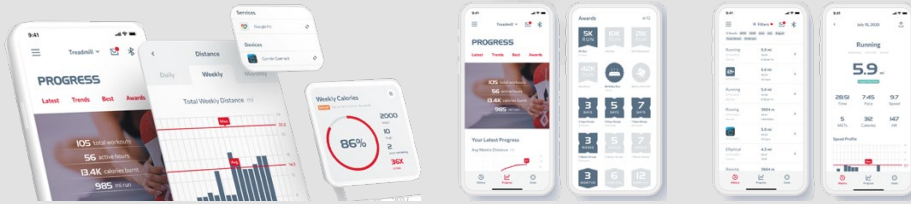

XBR95 RECUMBENT BIKE

Durable, comfortable, and smooth are all qualities of this Spirit Fitness semi-recumbent bike. A bright 7.5" multi-colored LCD screen, cooling fan, mesh-back seat, and handlebar resistance controls, means no more stop and go adjustments. With a 30 lb flywheel and 40 levels of resistance, you will stay challenged during every training session. Bluetooth connectivity allows you to track your progress and connect with your favorite entertainment and exercise apps. Its ergonomic design and generator for cord-free convenience make the XBR95 a top performer for users of all levels.

FEATURES

- Sleek steel frame and 7.5" multi-color LCD
- 30 lb flywheel with 40 levels of magnetic resistance
- Large mesh back seat adjusts fore/aft and reclines
- Bluetooth connectivity allows you to track your progress and connect with your favorite health and fitness apps
- Pedals are oversized with fast-latching straps

CONNECTS TO:

SPIRIT+

FITBIT*

ZWIFT

APPLE HEALTH KIT*

KINOMAP

MAP MY FITNESS*

AND MORE!

*CONNECTS VIA SPIRIT+ APP

SPiRiT+ APP

- Set fitness goals
- Track workout progress
- Review workout history
- Share with other fitness apps
- Unlock achievements
- Stay motivated

EQUIPMENT SPECIFICATIONS